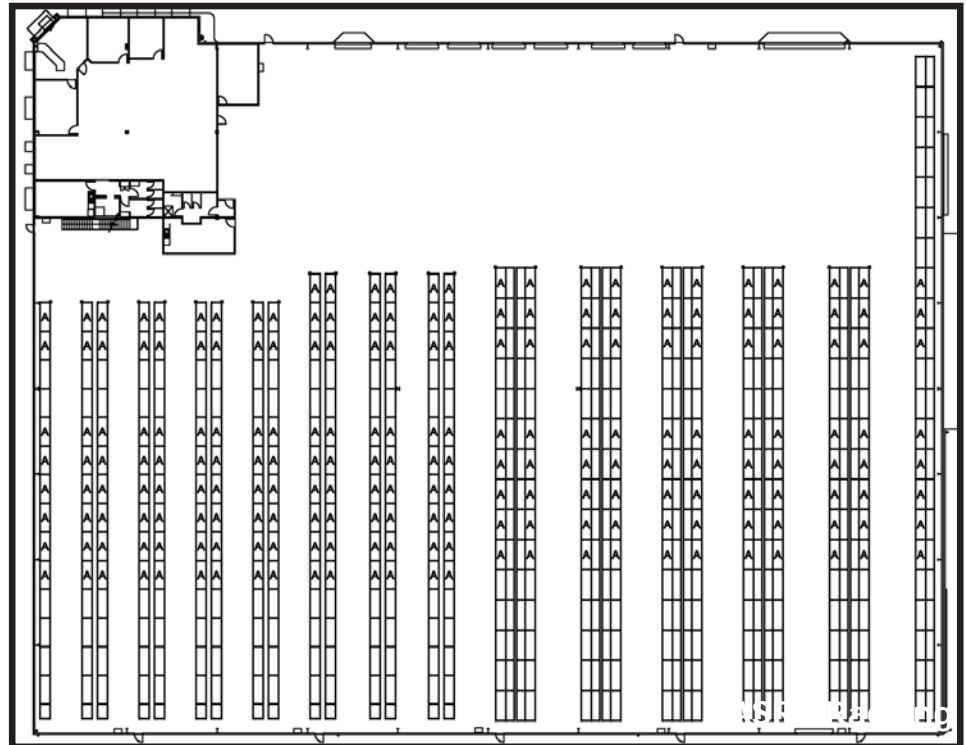

**Custom Pallet Racking**  
Installed 2006

**Capacity**  
7000 pallets

**Technical Data**  
13 Aisles  
400 Bays  
6 Levels per Bay  
2750 / 2900mm Wide

**Type of Load**  
Pallets - Euro / Custom

**Building Dimensions**  
66 000mm Long  
90 000mm Wide  
7 800mm High